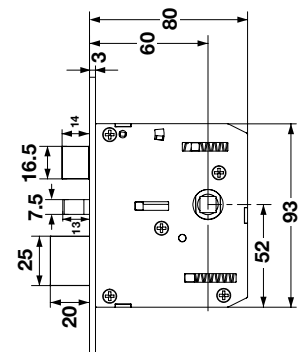

Cat. No.
Standard DL7100 with Mortice, BLK	912.20.320

Packing: 1 piece

- **+** **Supplied with:**
  - > 1 External and internal module
  - > 1 Mortice lock and strike plate
  - > 1 Set of fixing material
  - > 2 Key cards, 2 Key tags
  - > 2 Mechanical keys
  - > 1 User manual and installation template

$270.00
EXC. FREIGHT
& GST