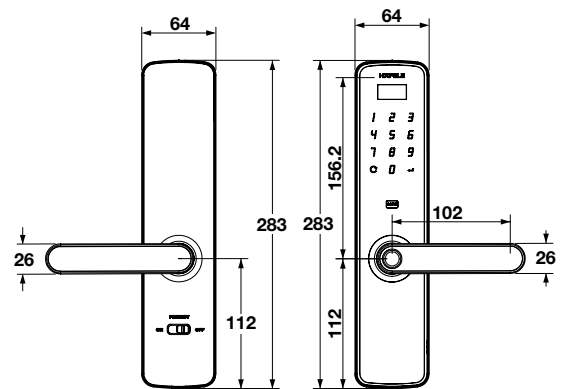

- > **Features:**
 - Digital touchpad
 - OLED display
 - Easy configuration of lock features
 - Key card access compatible with Mifare Classic and Desfire
 - Fingerprint biometrics access
 - Plug-in expansion slot for ZigBee module
 - Random PIN code function
 - Burglar alarm
 - 3 Locking modes - Auto locking, Manual locking, Privacy locking
- > **Key Specifications:**
 - PIN Code: 3 Master Pins, up to 47 Pin codes
 - Key Card: 3 Master key cards, up to 47 user cards
 - Mechanical key: Security dual keyway cylinder
 - Biometrics: 3 Master prints, up to 100 fingerprints
 - Bluetooth key: Up to 100 users
- > **Material:** Aluminum, external and internal module
Acrylic with stainless 403 inside plate cover
ABS plastic handle
- > **Power supply:** 4 AA batteries 1.5V, Micro USB emergency power port
- > **Door thickness (mm):** 35-50
- > **Min. door frame (mm):** 100